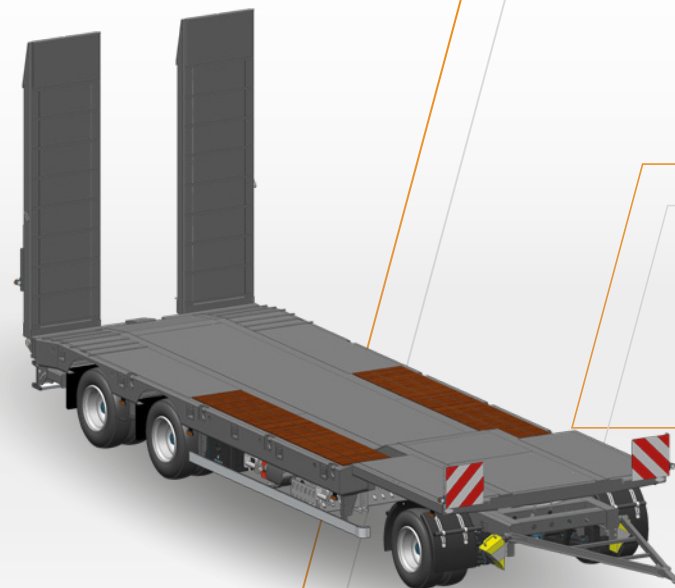

GALUCHO / MACHINERY CARRIER TRAILER.
RELOAD

GALUCHO

GALUCHO - Indústrias Metalomecânicas, S.A.
Avenida Central, N.º4 | 2705-737 São João das Lampas | Sintra - Portugal

geral@galucho.pt
(+351) 219 608 500
www.galucho.pt