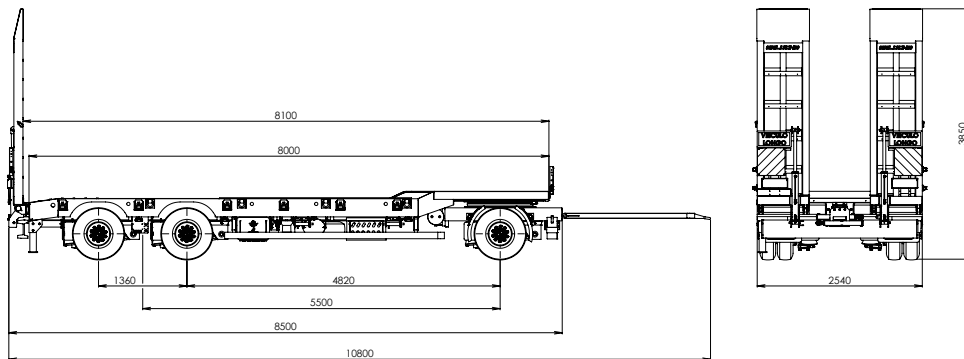

TECHNICAL FEATURES

Model	Dimensions	Tare	MPLW (Gross weight)*
Reload	11,00 m x 2,54 m	7300 kg	31,5 t

*MPLW: Maximum permissible laden weight

OPTIONAL EQUIPMENT

- Fire extinguisher box
- Storage trunks
- Basket for accessories/wood

MAIN ADVANTAGES

- Excellent maneuverability
- Versatility of use
- MPLW - 31.5t

GALUCHO

NOVELTY